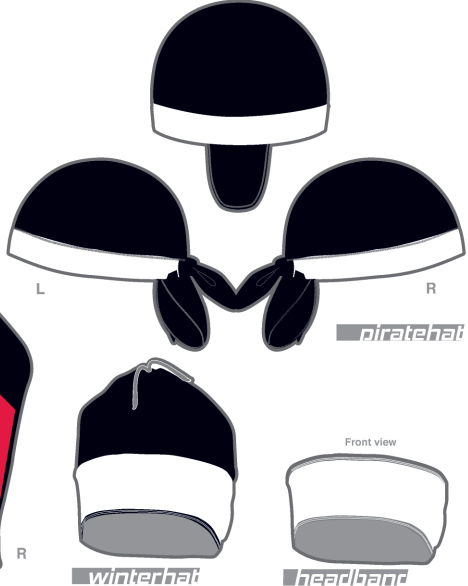

BIO RACER

accessories